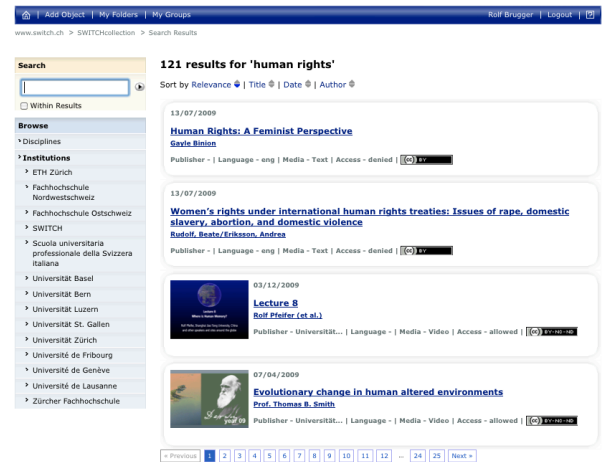

SWITCH > collection

Swiss Learning Object Repository

Community repository
to
share
various kinds of
digital learning content
of
Swiss universities

Re-use educational content
Enhance collaboration
Make teaching activities visible,
citable and referenceable
Improve content quality
Content archiving
Independence from LMS

Federated Architecture

APIs en détail

SWITCH > collection

SWITCH > collection