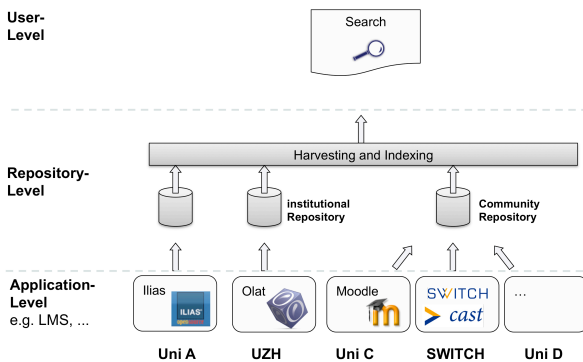

SWITCH > collection

Swiss Learning Object Repository

Community repository
to
share
various kinds of
digital learning content
of
Swiss universities

Re-use educational content
Enhance collaboration
Make teaching activities visible,
citable and referenceable
Improve content quality
Content archiving
Independence from LMS

Federated Architecture

APIs en détail

SWITCH > collection

SWITCH > collection