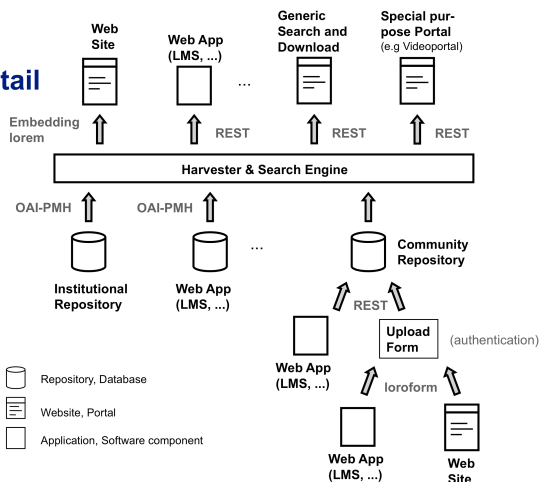

SWITCH > collection

Swiss Learning Object Repository

Community repository
to
share
various kinds of
digital learning content
of
Swiss universities

Re-use educational content
Enhance collaboration
Make teaching activities visible,
citable and referenceable
Improve content quality
Content archiving
Independence from LMS

Federated Architecture

APIs en détail

SWITCH > collection

SWITCH > collection