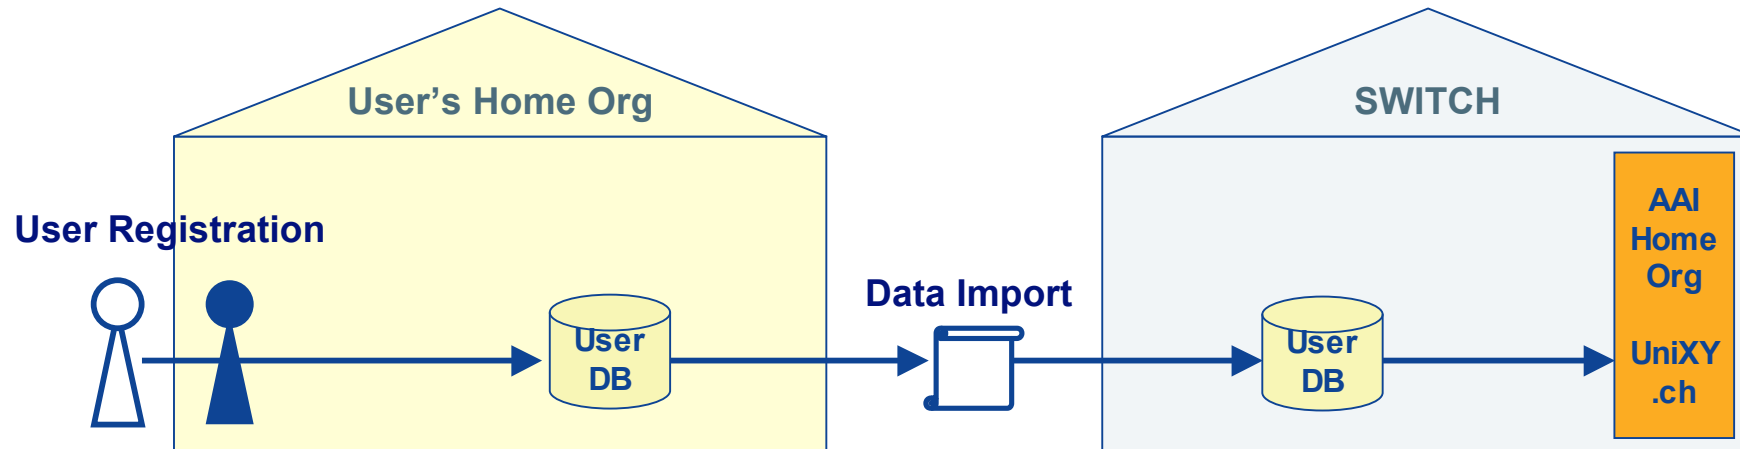

AAI Jump Start Service

AAI Jump Start Service

Customers	Home Organizations
Description	• Basic authentication system and AAI attribute directory operated by SWITCH • File-based bulk import of user data provided by Home Organization
Customer's Responsibility	User registration, correctness of delivered user data
SWITCH's Responsibility	Operation of authentication system, AAI directory and Shibboleth on behalf of a Home Organization