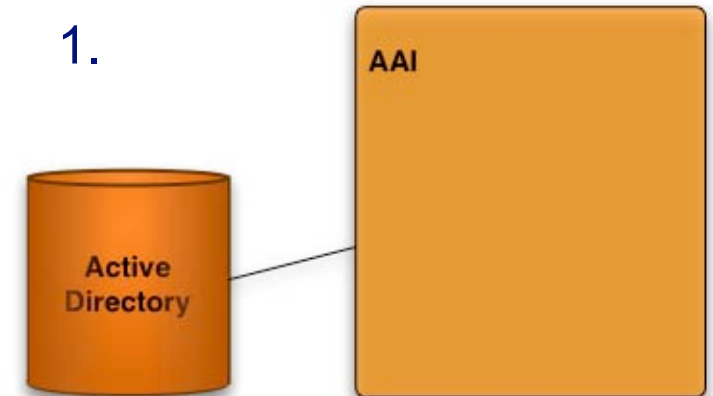

Home Organization - Authentication and Authorization with Active Directory, I

Options

1. Direct Connection
2. Through OpenLDAP as a Proxy
3. Import of LDIF into OpenLDAP
  (next slide)

1.