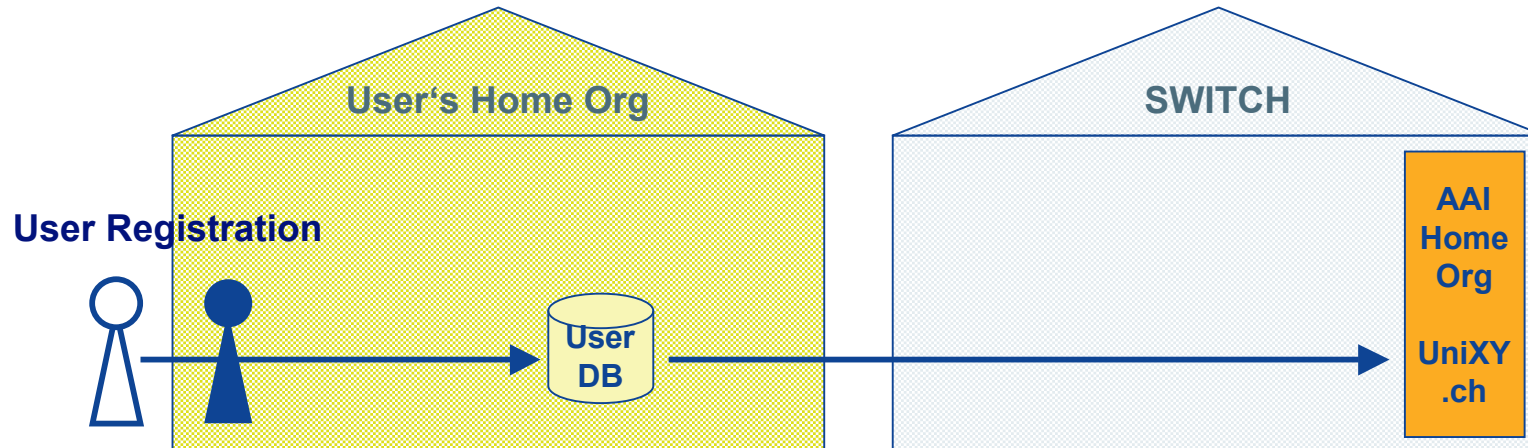

SWITCH

The Swiss Education & Research Network

AAI HomeOrg Support

Ueli Kienholz
Project Leader AAI

How we can support you

- ❑ www.switch.ch/aai
- ❑ aai@switch.ch
- ❑ 01 268 15 42 (Ueli) / 41 (Thomas)
- ❑ On site presentation of the AAI project
- ❑ A couple of days on site support in building up an AAI Home Organization (no cost for the time being)
- ❑ HO-Outsourcing Service (terms and cost tbd)

HO Outsourcing Service

Home Organization Outsourcing Service

Customers	Home Organizations
Description	<ul style="list-style-type: none"> • Authentication system and Shibboleth operated by SWITCH • Real-time coupling to user data provided by Home Org • Web-based interface for password administration by user • Web-based interface for ARP administration by users and Home Org
Customer's Responsibility	User registration, correctness of delivered user data
SWITCH's Responsibility	Operation of authentication system and Shibboleth on behalf of a Home Organization