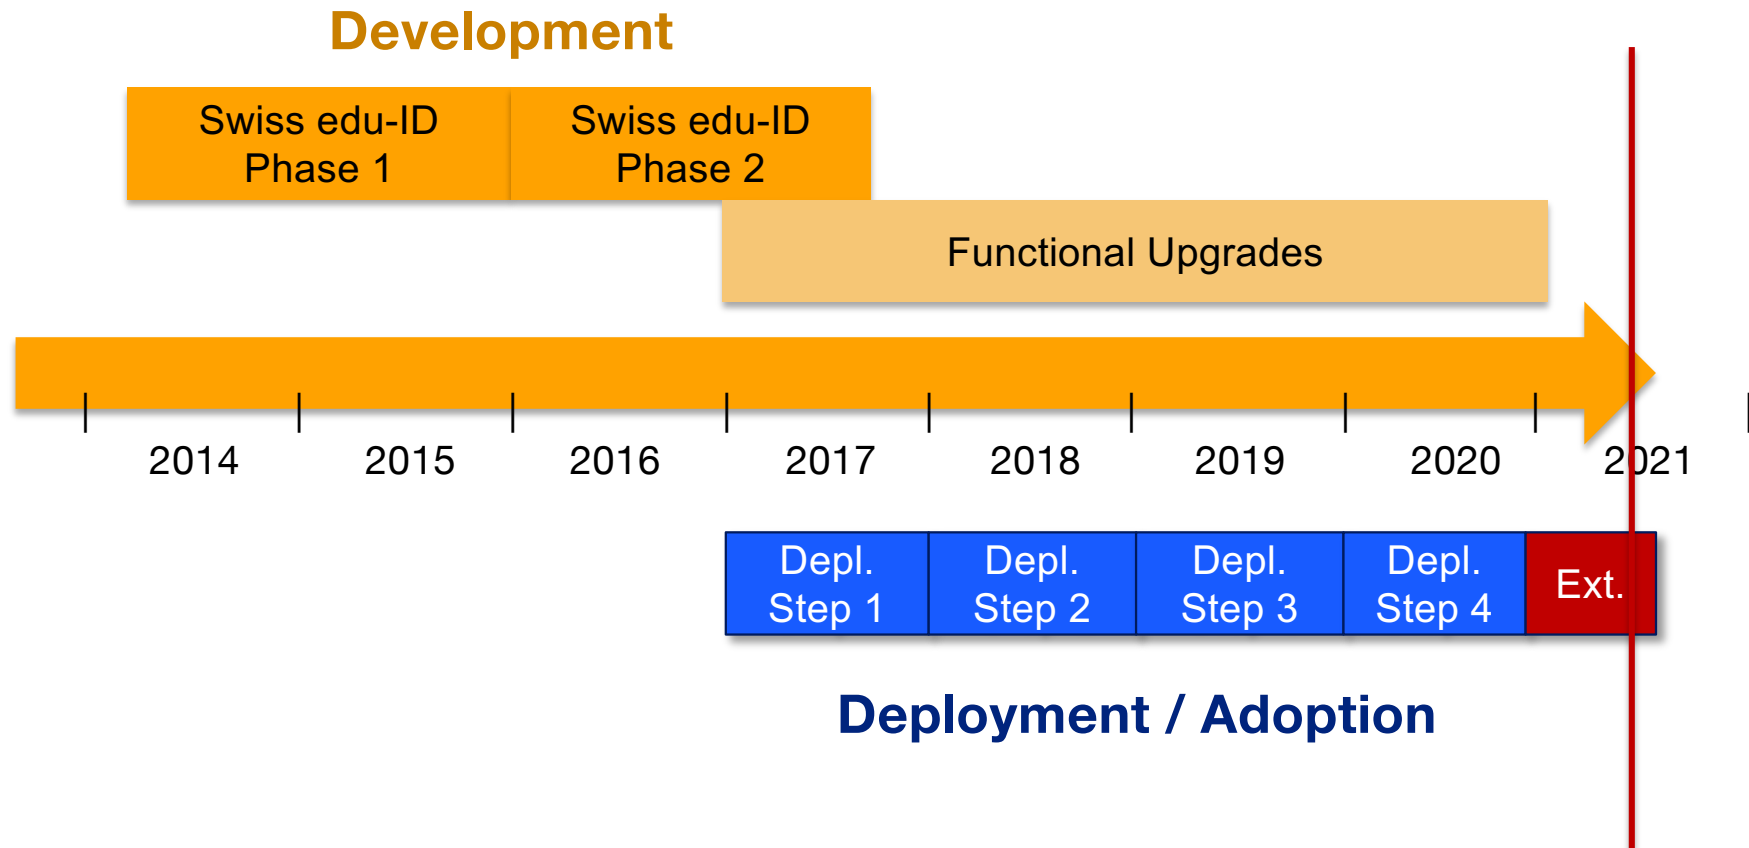

SWITCH edu-ID Accounts - from Thu Apr 16 12:08:37 2020 to Fri May 21 12:08:37 2021

Swiss edu-ID project roadmap 2014-2020+