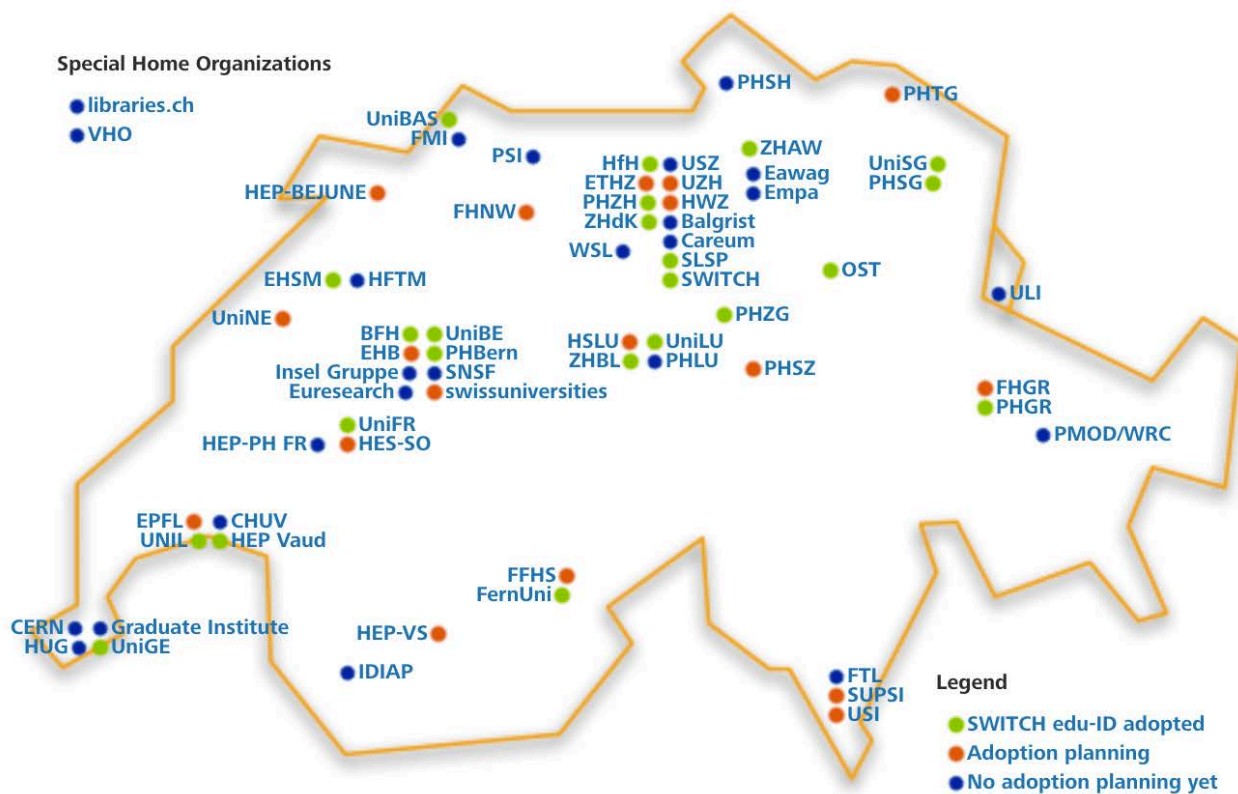

# SWITCHaai Federation Spring 2021

# Swiss edu-ID project roadmap 2014-2020+

SWITCH edu-ID Accounts - from Thu Apr 16 12:08:37 2020 to Fri May 21 12:08:37 2021

# Developed with and for Swiss universities

SWITCH edu-ID is the established standard at Swiss universities.

More

<https://www.switch.ch/edu-id/universities/>