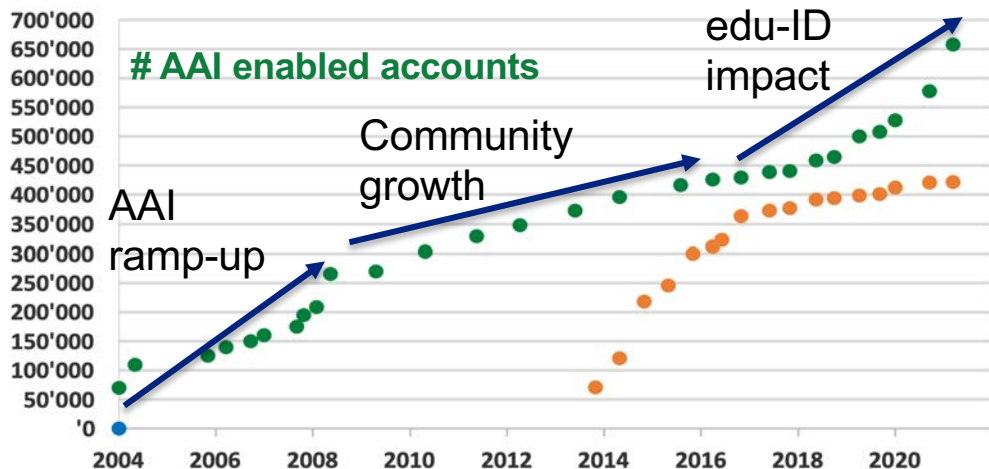

SWITCHaai Federation Spring 2021