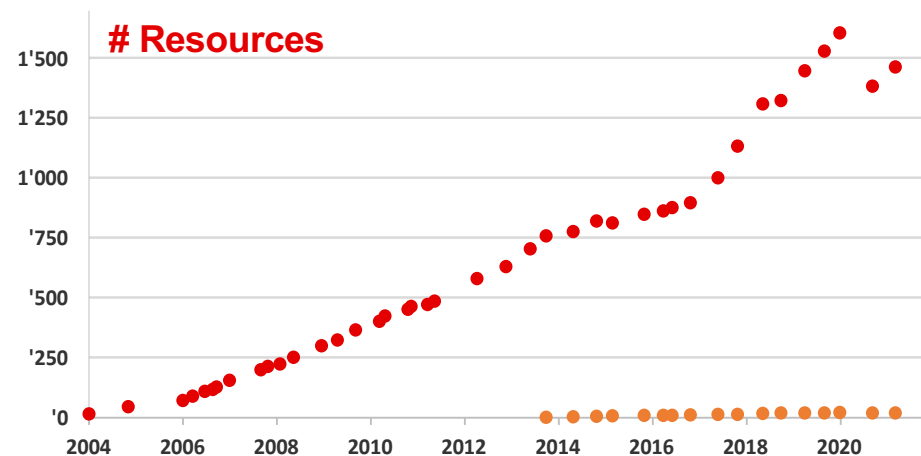

SWITCHaai Federation Spring 2021