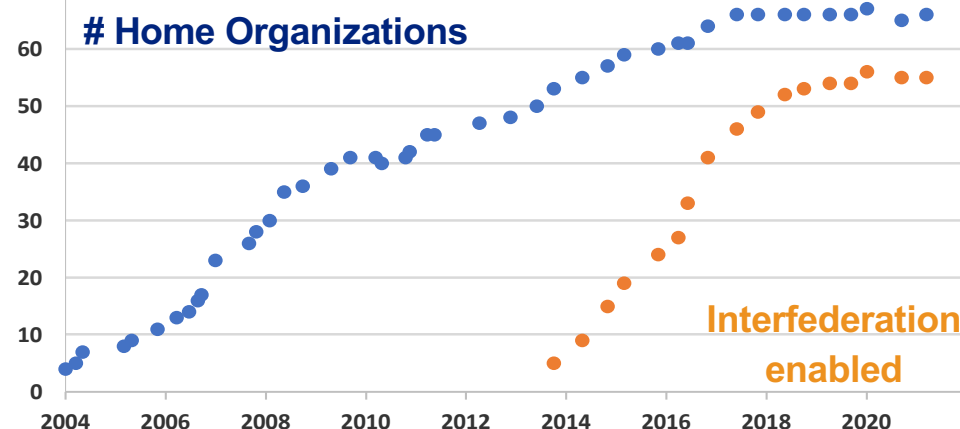

SWITCHaai Federation Spring 2021