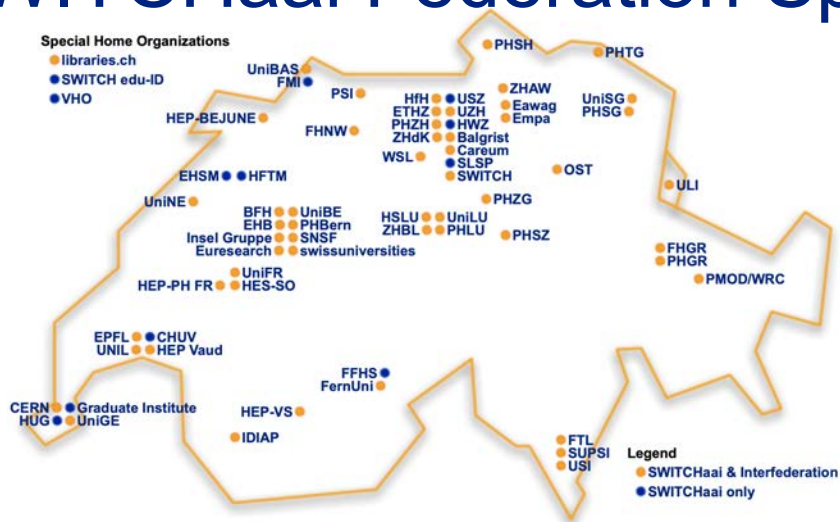

SWITCHaai Federation Spring 2021