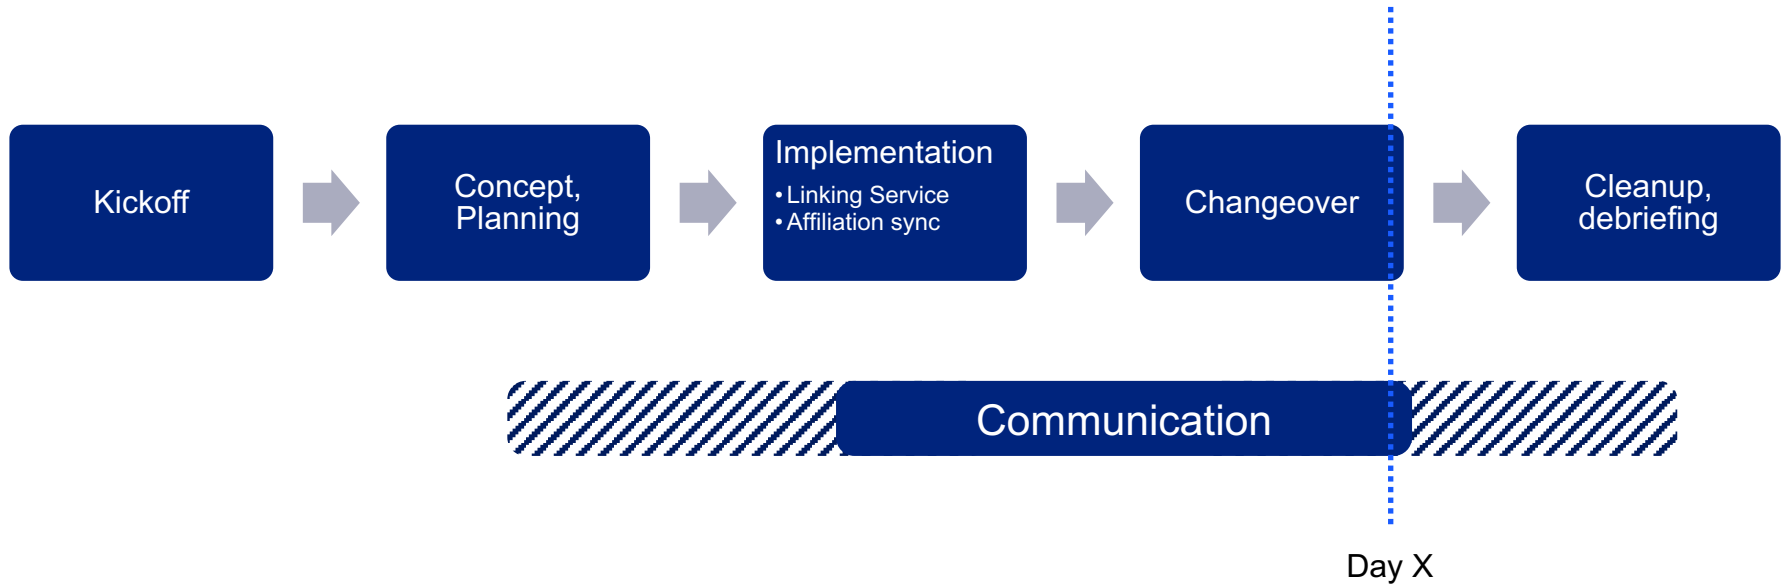

Migration Roadmap: Who's next?

SWITCH

Rolf Brugger

Rolf.brugger@switch.ch

May 20th 2020

Project Plan to Integrate edu-ID at a University

Coordination of Time Slots for Migration

- Most intensive collaboration between SWITCH and migrating organization
 - Testing of linking app
 - Testing of affiliation synchronization
 - Testing of most important services
- Coordination of time slots for testing and changeover